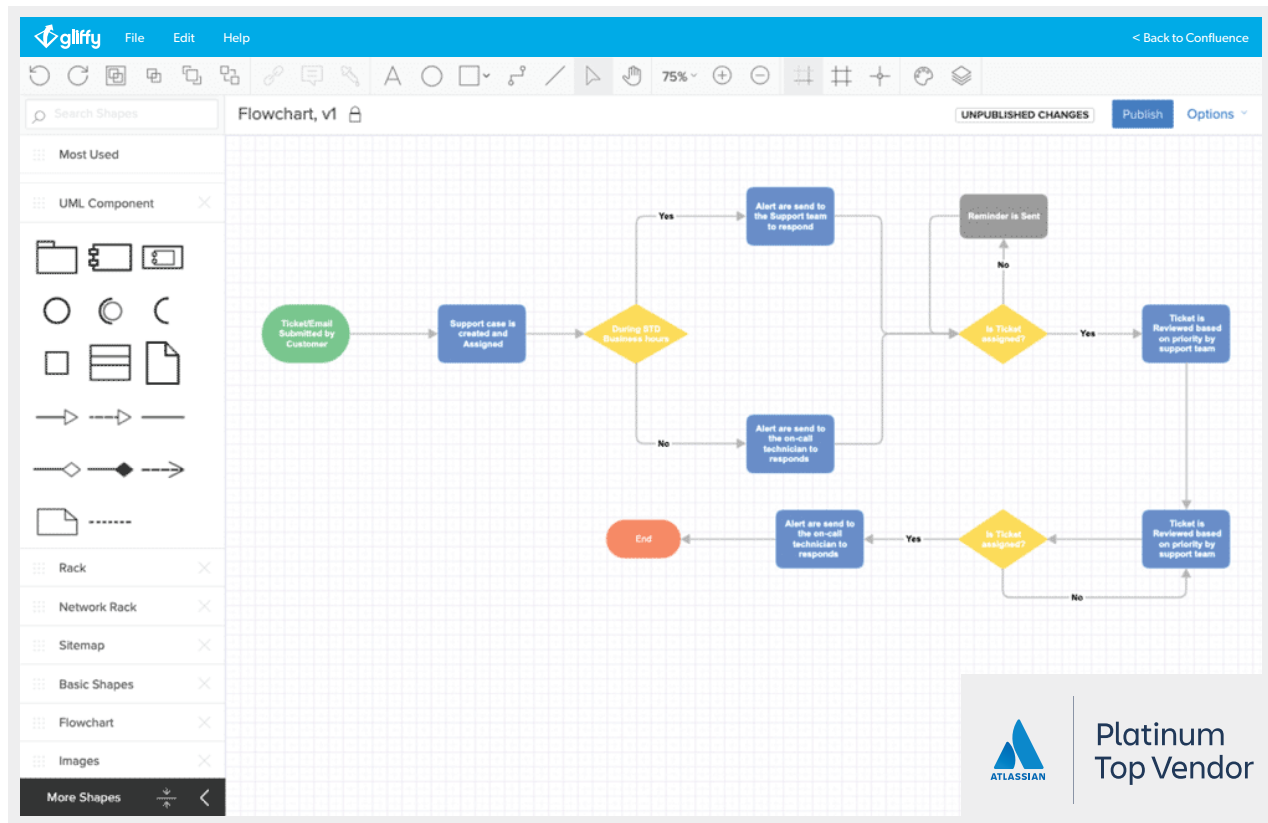

What's new in Gliffy?

"LIKE" YOUR DIAGRAMS

This handy new like button is a great way to fast-track approvals, confirm that your team has seen an update, or simply give props.

RENAME DIAGRAMS

This update makes Gliffy as intuitive as ever. Simply click the name of your diagram for the opportunity to rename it.

AWS SHAPES

That's right: updated AWS shapes for all your diagramming needs. Plus, improved functionality of all shapes in the editor.

DRAW.IO IMPORT

You asked, we listened. Gliffy now has the ability to import files from draw.io, as well as improvements to other import formats.

NEW LAYER FUNCTIONS

Link layers or enable layer switching to give viewers of your diagram as much info — or as little — as they need.

SHAREABLE TEMPLATES

Fast-track your team by building out templates for the diagrams you'll use again and again. Time = saved.